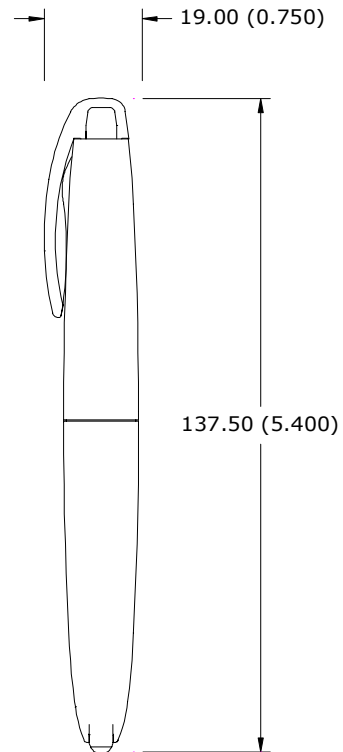

**P211**  
Penlight

**Specifications**

- Designation:** Eveready Flashlight
- Power Source:** Two AAA Size Batteries (ANSI/NEDA 24 Series)
- Lamp:** No. T1-3/4 (Rated at 2.4V, 0.275A)
- Lamp Life:** Rated at 10 Hours
- Lamp Output:** Rated at 5.5 Lumens
- Typical Weight:** 8.8 grams (0.3 oz.) (without batteries)

**Features**

- Strong, Lightweight Aluminum
- Pocket Clip
- Twist On/Off

**Physical Dimensions**  
mm (inches)

**Typical Battery Service**

275 mA Continuous  
at 21°C (70°F)

**Typical Battery Service to 0.9V (per battery) at 21°C (70°F)**

<u>Schedule</u>	<u>Battery Type</u>	<u>Hours (ON Time)</u>
275 mA Continuous	1212	0.8
275 mA Continuous	A92	2.0

**Important Notice**

This datasheet contains information specific to flashlights manufactured at the time of its publication.