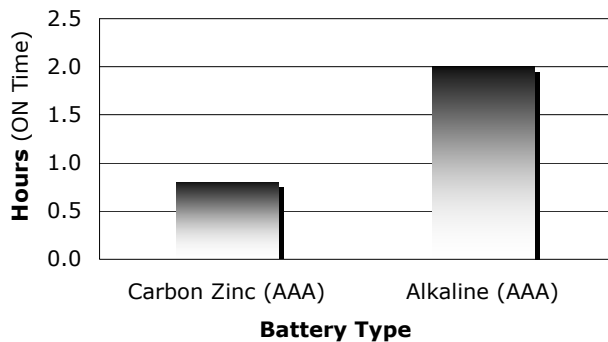

**P211**  
Penlight

**Specifications**

- Designation:** Eveready Flashlight
- Power Source:** Two AAA Size Batteries (ANSI/NEDA 24 Series)
- Lamp:** No. T1-3/4 (Rated at 2.4V, 0.275A)
- Lamp Life:** Rated at 10 Hours
- Lamp Output:** Rated at 5.5 Lumens
- Typical Weight:** 8.8 grams (0.3 oz.) (without batteries)

**Features**

- Strong, Lightweight Aluminum
- Pocket Clip
- Twist On/Off

**Physical Dimensions**  
mm (inches)

**Typical Battery Service**

275 mA Continuous  
at 21°C (70°F)

**Typical Battery Service to 0.9V (per battery) at 21°C (70°F)**